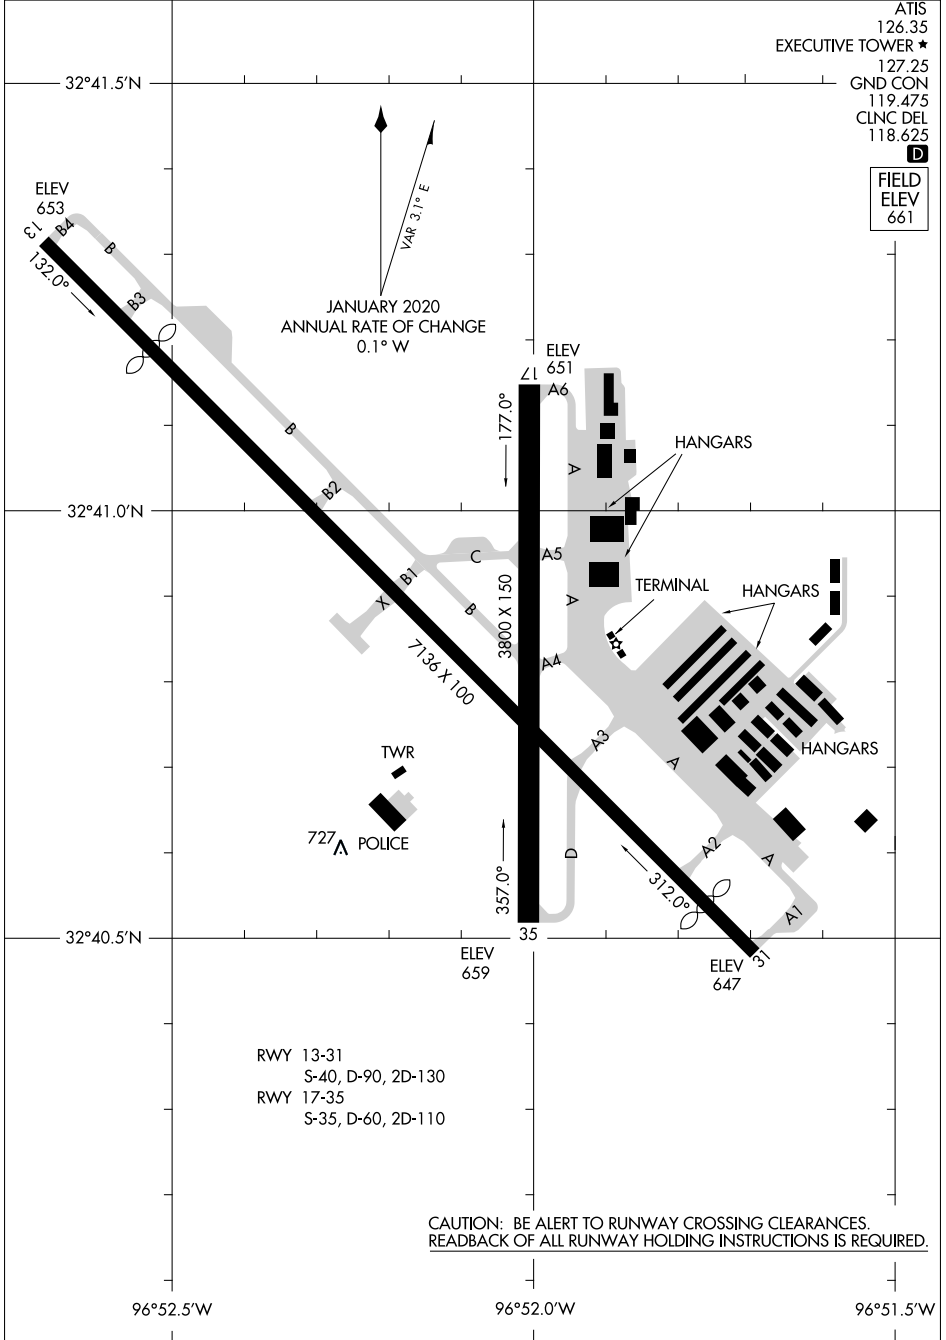

21112

AIRPORT DIAGRAM

AL-742 (FAA)

DALLAS EXEC (RBD)
DALLAS, TEXAS

ATIS 126.35
EXECUTIVE TOWER ★ 127.25
GND CON 119.475
CLNC DEL 118.625

D
FIELD ELEV 661

SC-2, 19 MAY 2022 to 16 JUN 2022

SC-2, 19 MAY 2022 to 16 JUN 2022

AIRPORT DIAGRAM

21112

DALLAS, TEXAS
DALLAS EXEC (RBD)