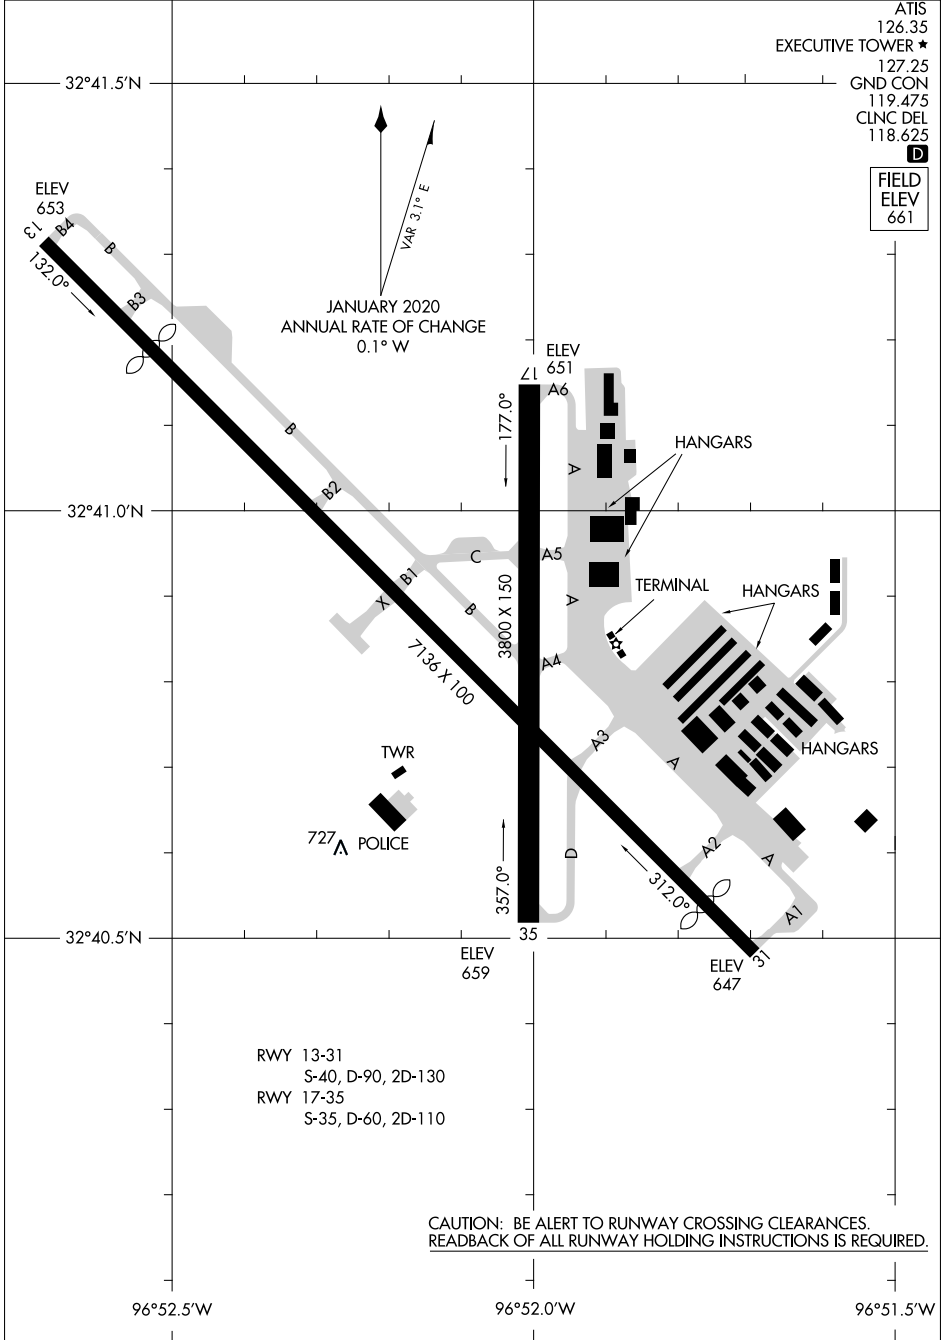

AIRPORT DIAGRAM

AL-742 (FAA)

DALLAS EXEC (RBD)
DALLAS, TEXAS

ATIS 126.35
 EXECUTIVE TOWER ★ 127.25
 GND CON 119.475
 CLNC DEL 118.625
D

FIELD
 ELEV
 661

SC-2, 14 JUL 2022 to 11 AUG 2022

SC-2, 14 JUL 2022 to 11 AUG 2022

AIRPORT DIAGRAM

DALLAS, TEXAS
DALLAS EXEC (RBD)