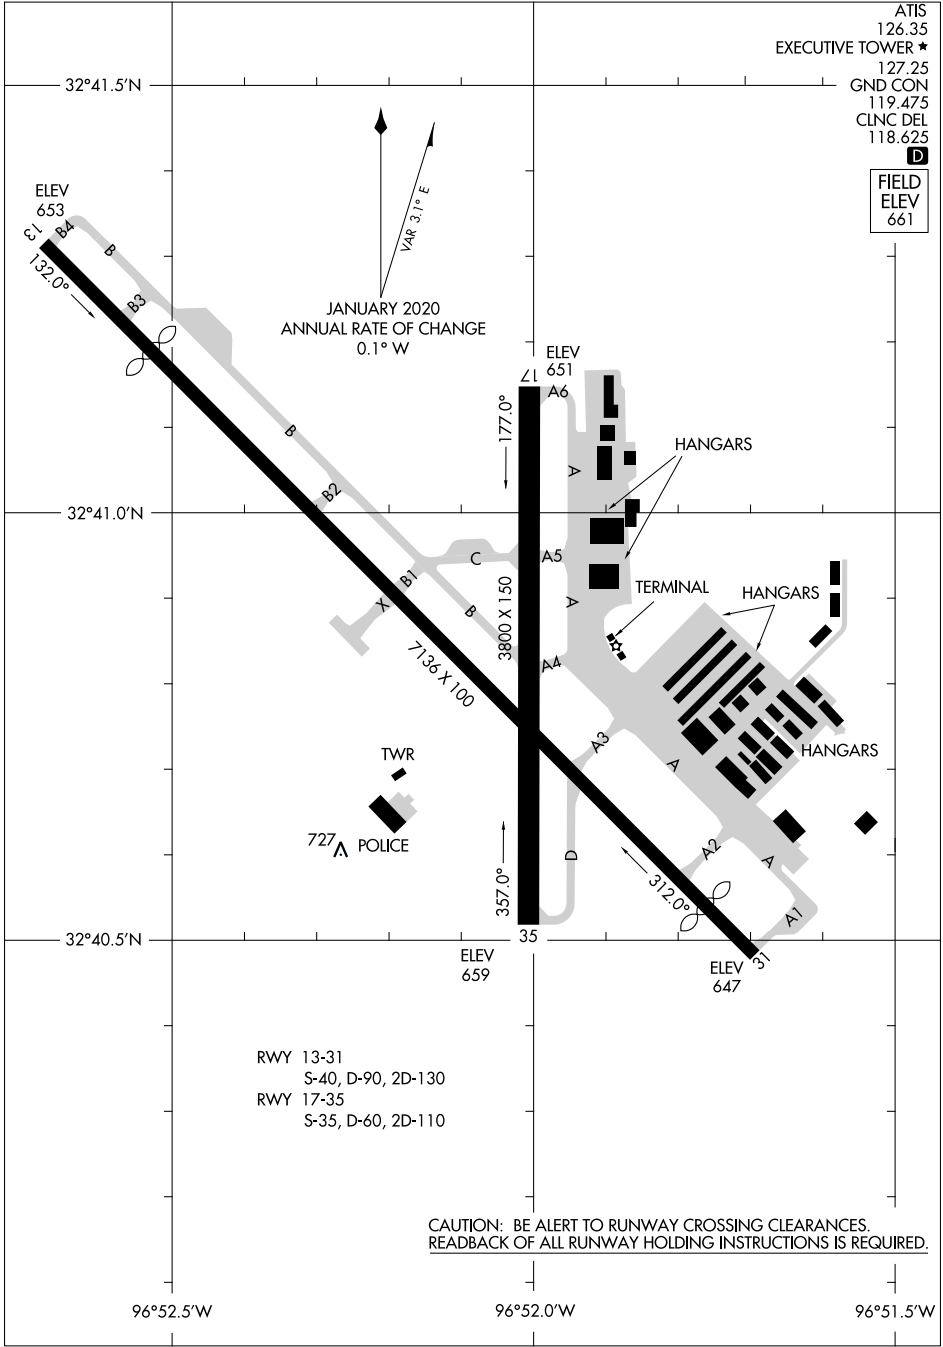

21112

AIRPORT DIAGRAM

AL-742 (FAA)

DALLAS EXEC (RBD)
DALLAS, TEXAS

ATIS 126.35
 EXECUTIVE TOWER ★ 127.25
 GND CON 119.475
 CLNC DEL 118.625

D
 FIELD ELEV 661

SC-2, 16 JUN 2022 to 14 JUL 2022

SC-2, 16 JUN 2022 to 14 JUL 2022

RWY 13-31
 S-40, D-90, 2D-130
 RWY 17-35
 S-35, D-60, 2D-110

CAUTION: BE ALERT TO RUNWAY CROSSING CLEARANCES.
 READBACK OF ALL RUNWAY HOLDING INSTRUCTIONS IS REQUIRED.

AIRPORT DIAGRAM

21112

DALLAS, TEXAS
DALLAS EXEC (RBD)