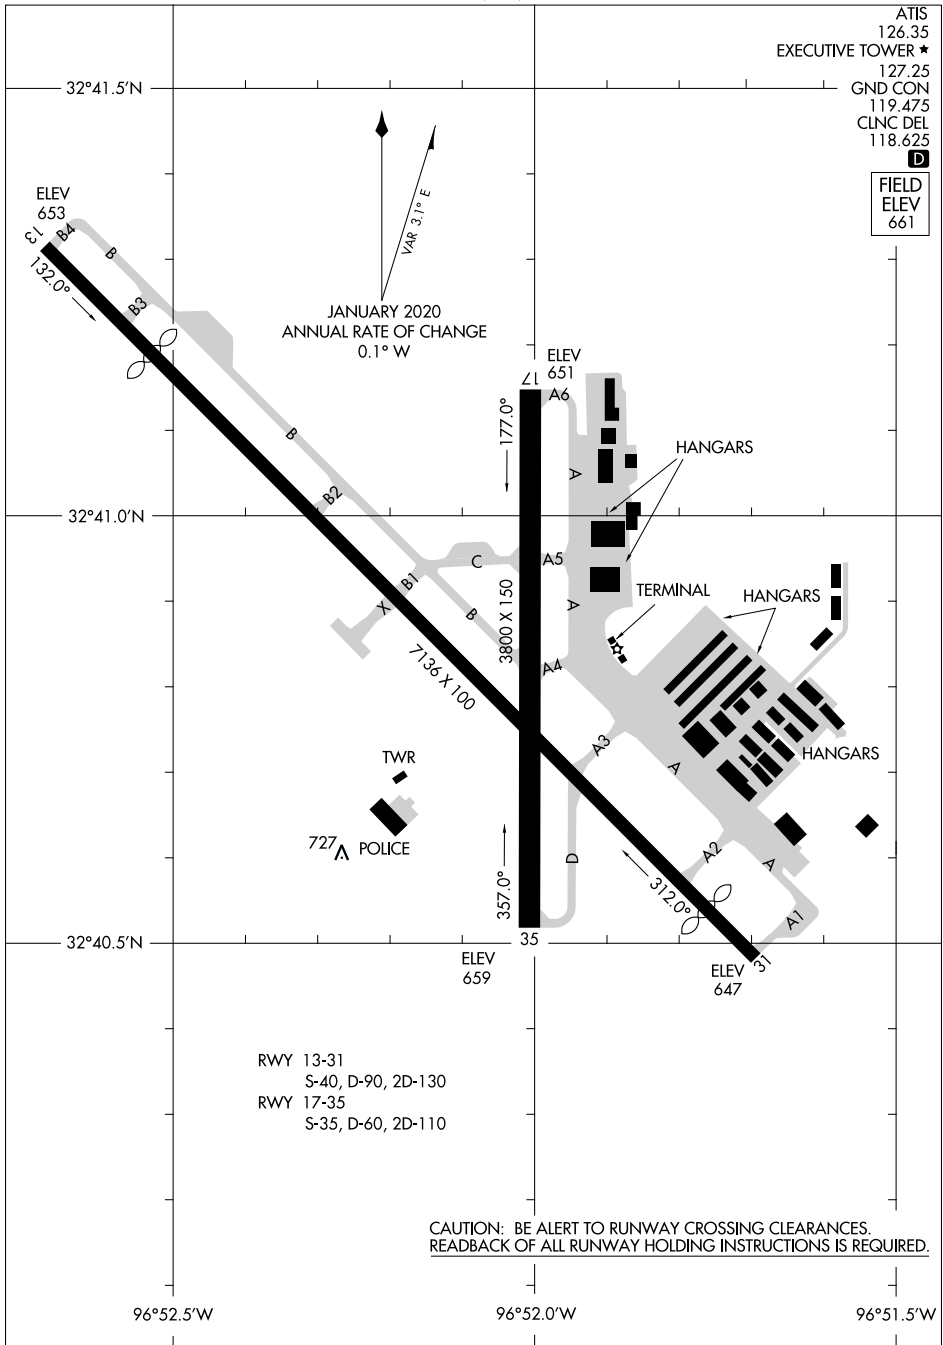

21112

AIRPORT DIAGRAM

AL-742 (FAA)

DALLAS EXEC (RBD)
DALLAS, TEXAS

ATIS 126.35
EXECUTIVE TOWER ★ 127.25
GND CON 119.475
CLNC DEL 118.625

D
FIELD ELEV 661

SC-2, 04 NOV 2021 to 02 DEC 2021

SC-2, 04 NOV 2021 to 02 DEC 2021

**CAUTION: BE ALERT TO RUNWAY CROSSING CLEARANCES.
READBACK OF ALL RUNWAY HOLDING INSTRUCTIONS IS REQUIRED.**

AIRPORT DIAGRAM

21112

DALLAS, TEXAS
DALLAS EXEC (RBD)