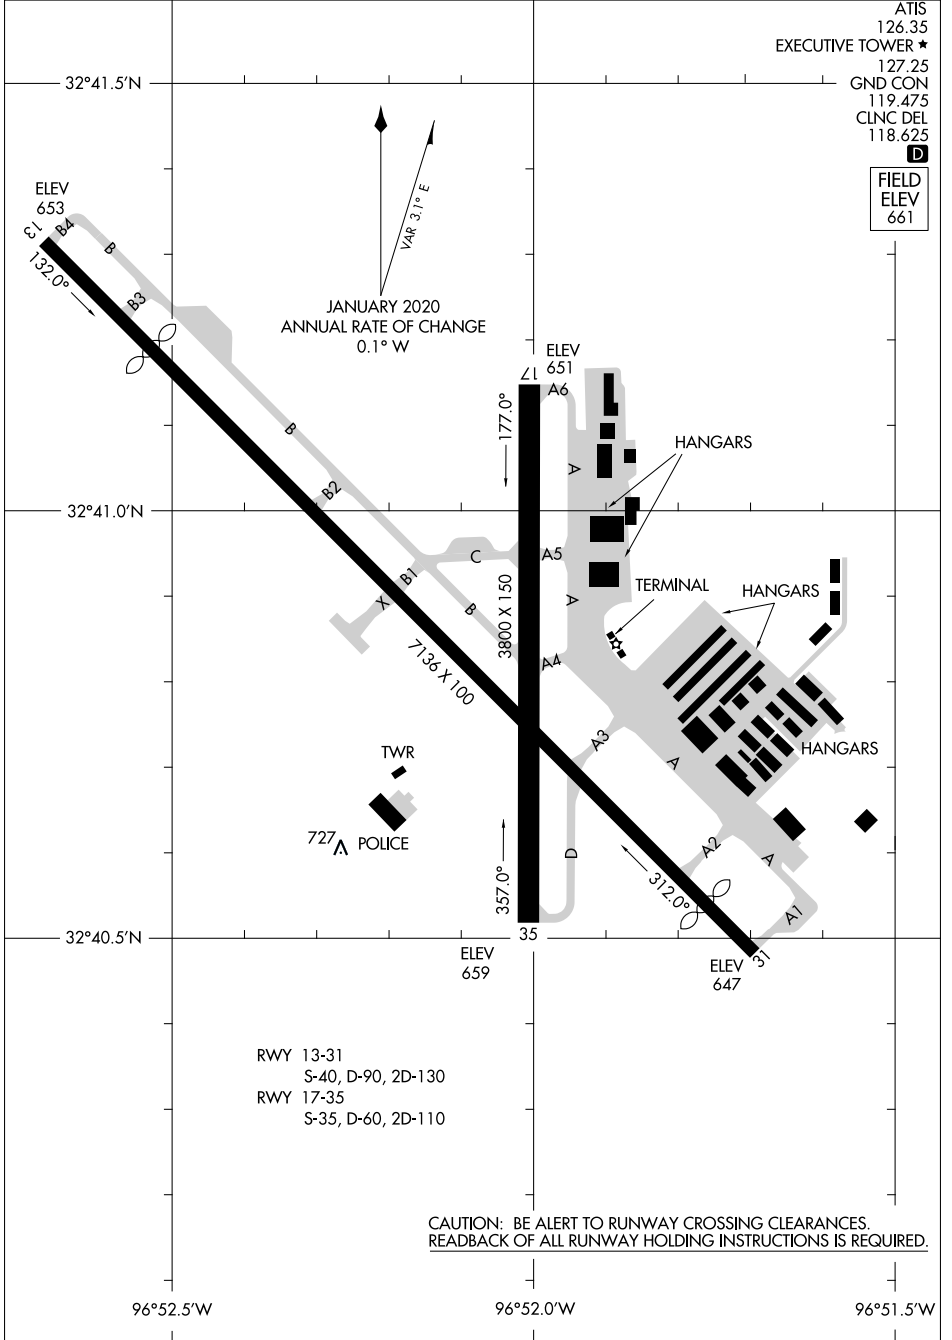

21112

AIRPORT DIAGRAM

AL-742 (FAA)

DALLAS EXEC (RBD)
DALLAS, TEXAS

ATIS 126.35
EXECUTIVE TOWER ★ 127.25
GND CON 119.475
CLNC DEL 118.625

D
FIELD ELEV 661

SC-2, 08 SEP 2022 to 06 OCT 2022

SC-2, 08 SEP 2022 to 06 OCT 2022

AIRPORT DIAGRAM

21112

DALLAS, TEXAS
DALLAS EXEC (RBD)