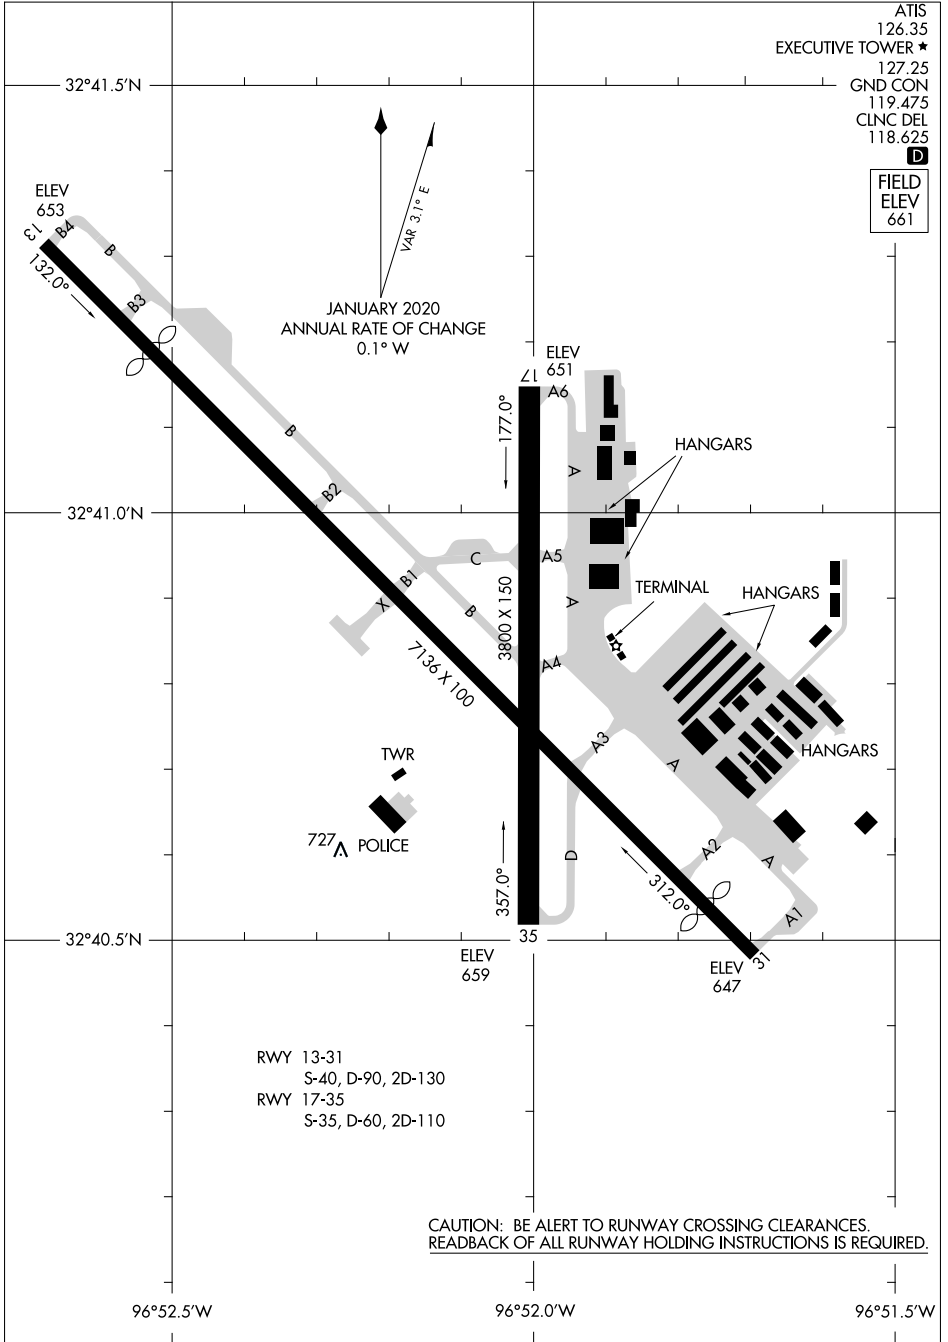

AIRPORT DIAGRAM

AL-742 (FAA)

DALLAS EXEC (RBD)
DALLAS, TEXAS

ATIS 126.35
 EXECUTIVE TOWER ★ 127.25
 GND CON 119.475
 CLNC DEL 118.625

D
 FIELD ELEV 661

SC-2, 29 DEC 2022 to 26 JAN 2023

SC-2, 29 DEC 2022 to 26 JAN 2023

AIRPORT DIAGRAM

DALLAS, TEXAS
DALLAS EXEC (RBD)