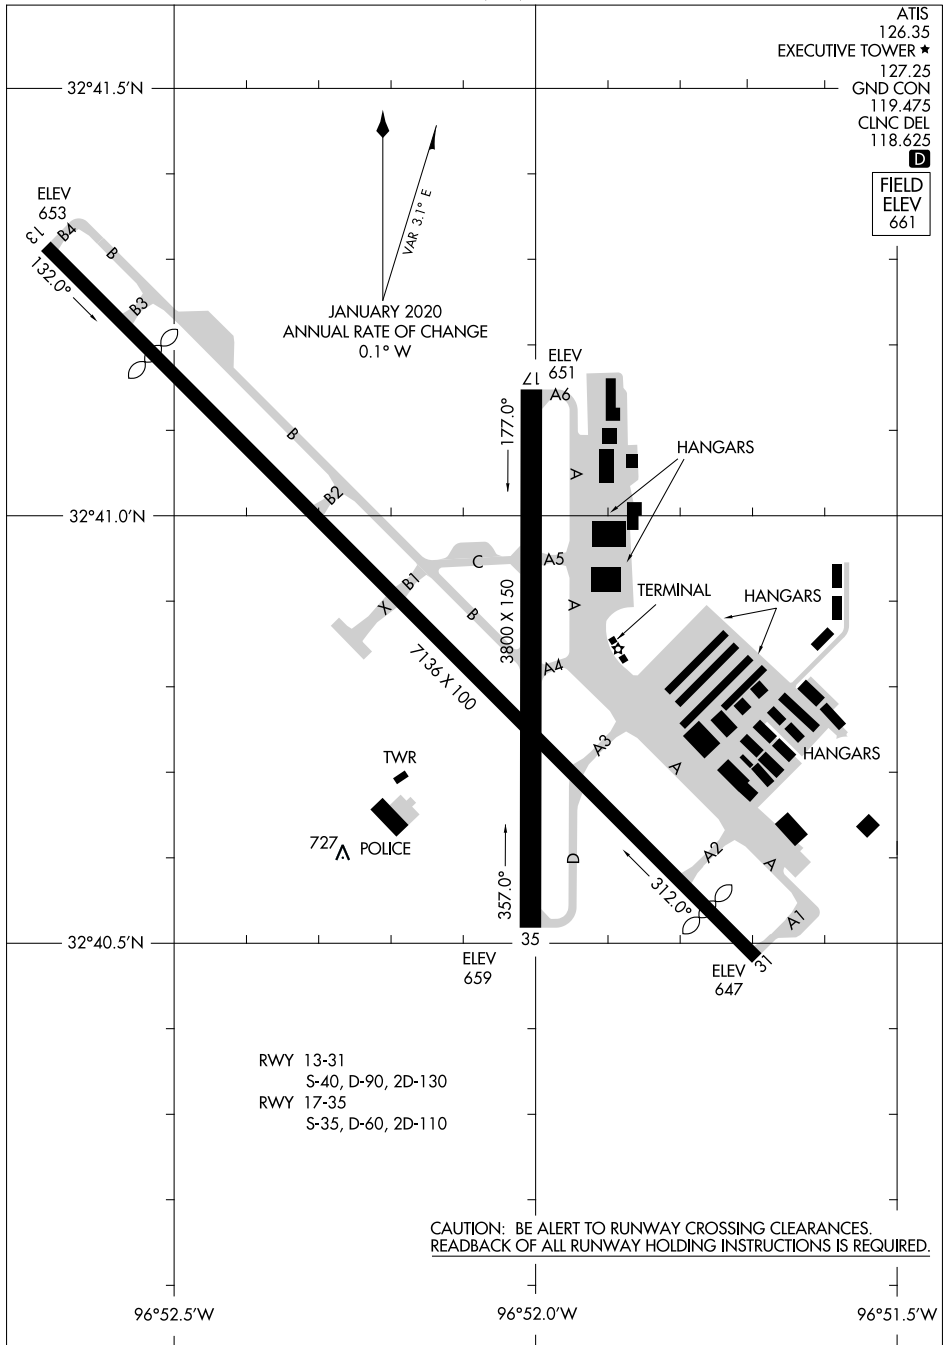

AIRPORT DIAGRAM

AL-742 (FAA)

DALLAS EXEC (RBD)
DALLAS, TEXAS

ATIS 126.35
 EXECUTIVE TOWER ★ 127.25
 GND CON 119.475
 CLNC DEL 118.625
D

FIELD
ELEV
661

SC-2, 21 APR 2022 to 19 MAY 2022

SC-2, 21 APR 2022 to 19 MAY 2022

CAUTION: BE ALERT TO RUNWAY CROSSING CLEARANCES.
 READBACK OF ALL RUNWAY HOLDING INSTRUCTIONS IS REQUIRED.

AIRPORT DIAGRAM

DALLAS, TEXAS
DALLAS EXEC (RBD)